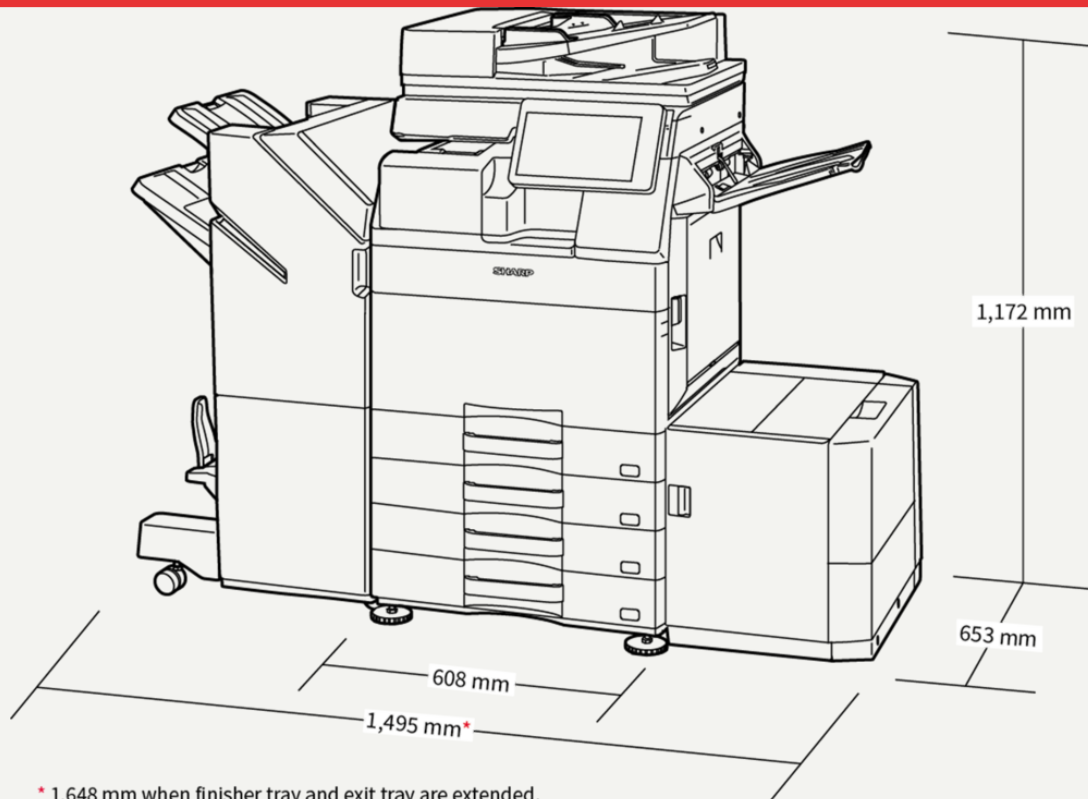

Konfigurációk

Méreték

Opciók

Alapgép

BP-LC10 Large Capacity Tray

3,000 sheets (based on 80 g/m²), A4-B5 (60-220 g/m²)

BP-DE14 Stand with 3 x 550-sheet Paper Drawers

550 sheets each for lower and upper trays (based on 80 g/m²), SRA3-A5R (60-300 g/m²)

BP-UT10 Utility Table

BP-DE13 Stand with 2 x 550-sheet Paper Drawers

550 sheets each for lower and upper trays (based on 80 g/m²), SRA3-A5R (60-300 g/m²)

BP-DE15 Stand with 550 + 2100-sheet Paper Drawers