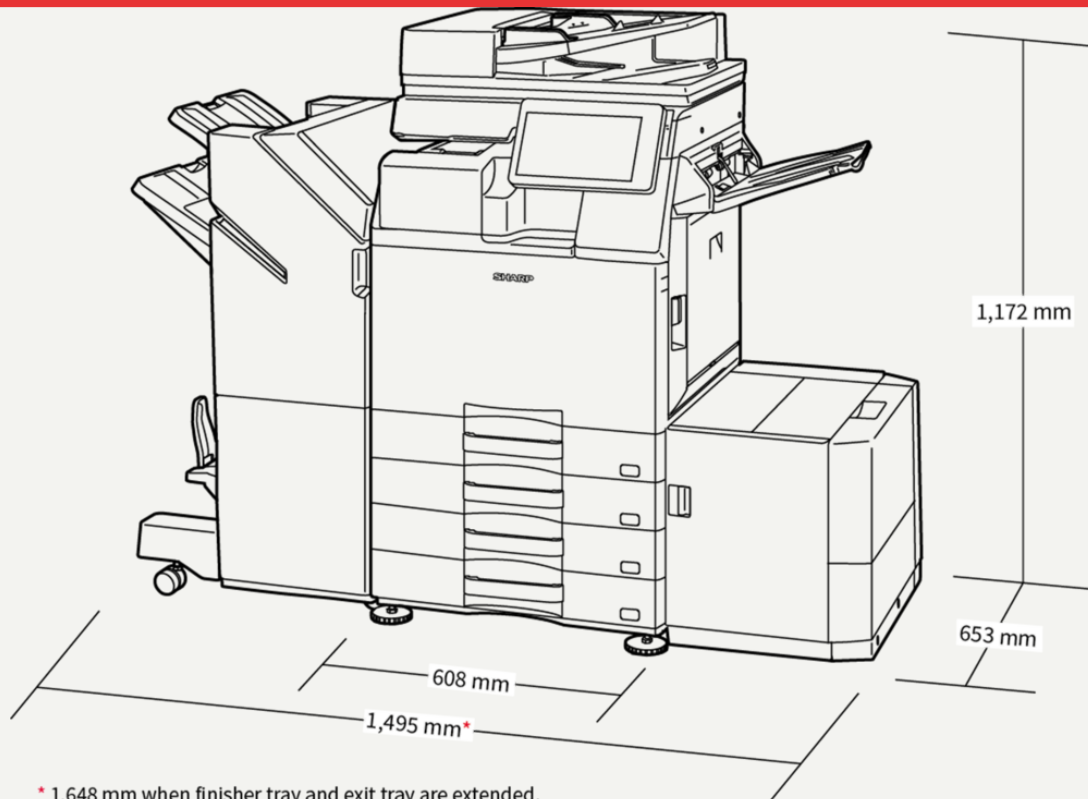

Konfigurációk

Méreték

Opciók

Alapgép

BP-LC10 Large Capacity Tray

3,000 sheets (based on 80 g/m²), A4-B5 (60-220 g/m²)

BP-DE14 Stand with 3 x 550-sheet Paper Drawers

550 sheets each for lower and upper trays (based on 80 g/m²), SRA3-A5R (60-300 g/m²)