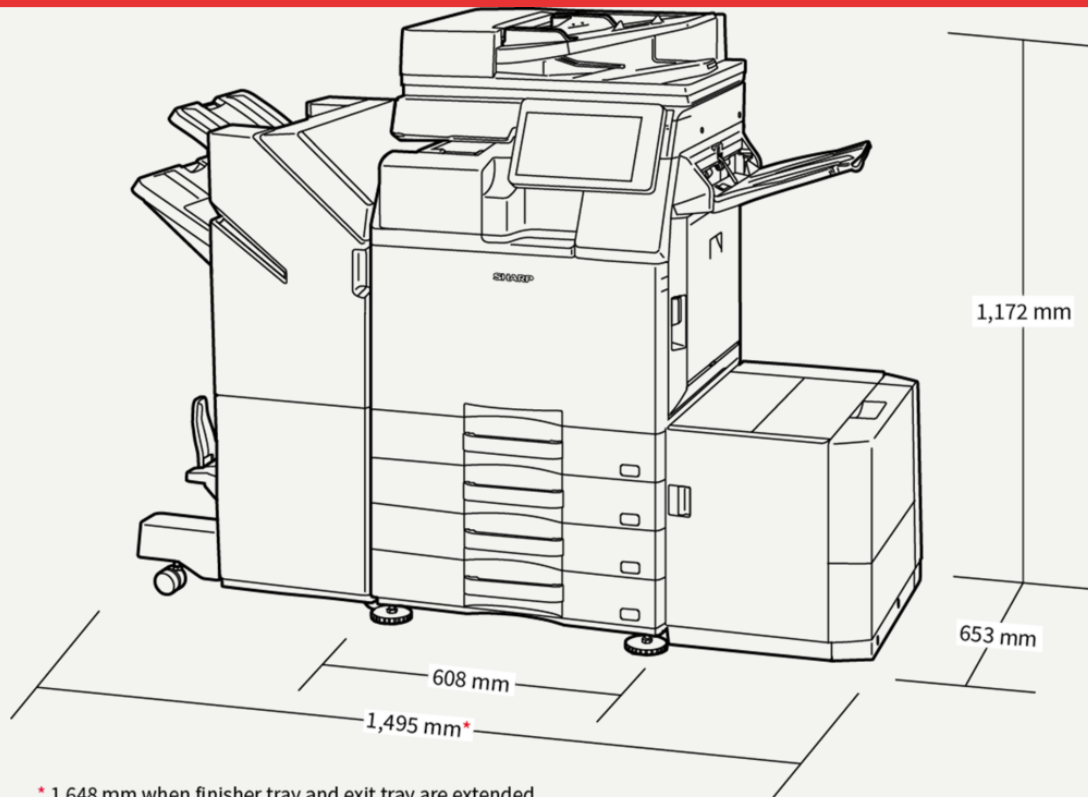

Konfigurációk

Méreték

Opciók

Alapgép

BP-LC10 Large Capacity Tray

3,000 sheets (based on 80 g/m²), A4-B5 (60-220 g/m²)

BP-DE14 Stand with 3 x 550-sheet Paper Drawers

550 sheets each for lower and upper trays (based on 80 g/m²), SRA3-A5R (60-300 g/m²)